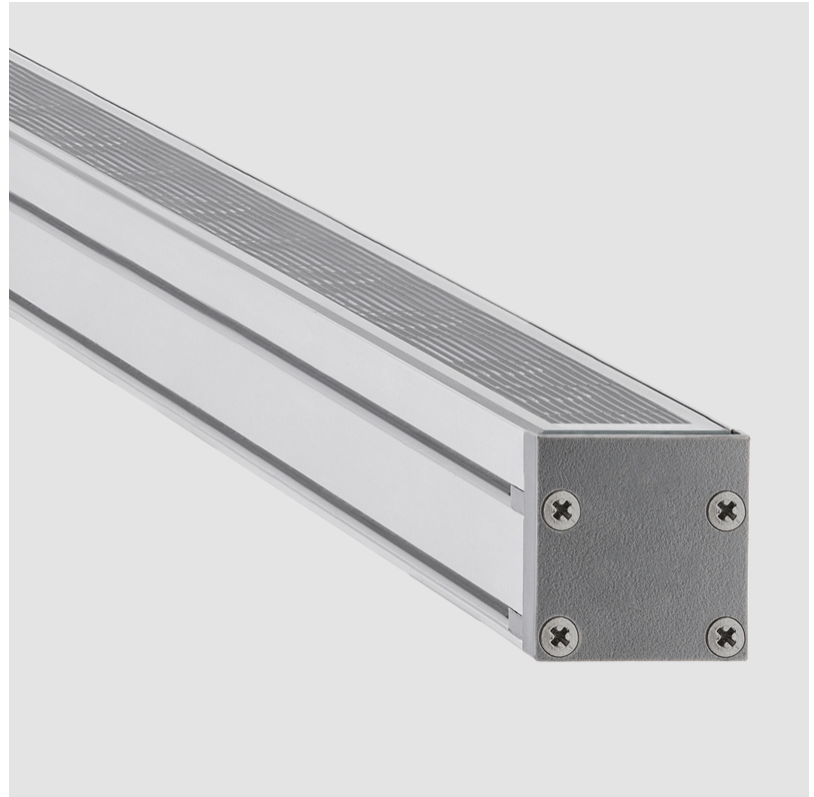

LINEARI 30 RECESSED

E12I0052- -

base number   Color   Lens
Temperature   Options

1. To build a product code in our configurator select the specify button on the base model # product page
2. To build a manual product code on this datasheet choose from the options listed below in blue font and add the suffix to the base model #

GENERAL

Series: LinearI 30
Partner: Zaneen
Division: Exterior
Installation: Recessed
Product Type: Wall Grazer
Mounting Location: In-Ground
Light Distribution: Uplight

PHYSICAL

Shape: Rectangle
Length (mm): 853
Length (in): 33 ⁹/₁₆
Width (mm): 30
Width (in): 1 ³/₁₆
Height (mm): 53.5
Height (in): 2 ¹/₈
Diffuser: Extra clear tempered 6mm
Fixture Finish: ANA
Fixture Material: Extruded Aluminum
Cable Details: IP68 30cm Cable with Easy Lock system

ELECTRICAL

Lamp Type: LED
Input Wattage (W): 22.92
Total Output Wattage (W): 17.91
Dimming: Non-Dimmable
Driver Included: No
Driver Location: Remote
Driver Type: Constant Voltage - Universal
Driver Class: Class 2
Input Voltage (V): 120 - 277
Output Voltage (V): 24
Upon Request: Phase Dimming (120Vac only) / 0-10V Dimming

LED

Color Temperature (°K): 2200 / 2700 / 3000 / 4000
Max. Delivered Lumen (lm): 1890 (3000K)
CRI: >90 CRI
Lamp Life (hrs): 100000

OPTICAL

Optic°: 12 / 21 / 31 / 46 / 13x36
Adjustability: Tilt ±20°

RATINGS AND CERTIFICATIONS

Certified By: Certified for North American Standards
IP rating: IP67
IK Rating: IK06