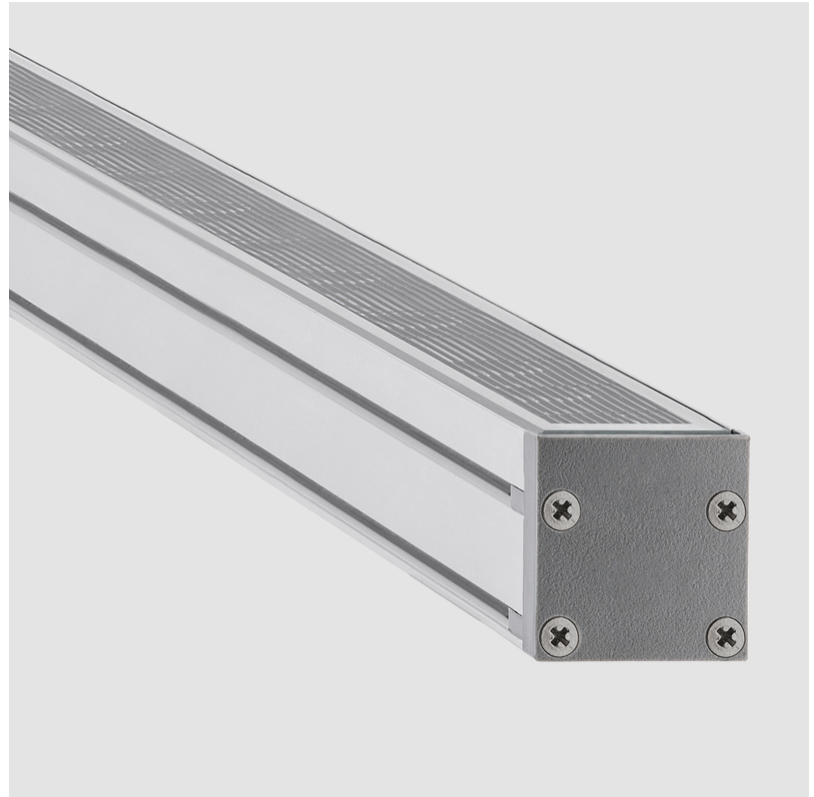

E12I0051- _____ - _____
base number   Color   Lens
                         Temperature   Options

1. To build a product code in our configurator select the specify button on the base model # product page
2. To build a manual product code on this datasheet choose from the options listed below in blue font and add the suffix to the base model #

GENERAL

Series: LinearI 30
Partner: Zaneen
Division: Exterior
Installation: Recessed
Product Type: Wall Grazer
Mounting Location: In-Ground
Light Distribution: Uplight

PHYSICAL

Shape: Rectangle
Length (mm): 568
Length (in): 22 ³/₈"
Width (mm): 30
Width (in): 1 ³/₁₆"
Height (mm): 53.5
Height (in): 2 ¹/₈"
Weight (kg): 0.46
Weight (lbs): 1.014
Diffuser: Extra clear tempered 6mm
Fixture Finish: ANA
Fixture Material: Extruded Aluminum
Cable Details: IP68 30cm Cable with Easy Lock system

ELECTRICAL

Lamp Type: LED
Input Wattage (W): 32
Total Output Wattage (W): 25
Dimming: Non-Dimmable
Driver Included: No
Driver Location: Remote
Driver Type: Constant Voltage - Universal
Driver Class: Class 2
Input Voltage (V): 120 - 277
Output Voltage (V): 24
Upon Request: Phase Dimming (120Vac only) / 0-10V Dimming

LED

Color Temperature (*K): 2200 / 2700 / 3000 / 4000
Max. Delivered Lumen (lm): 2280 (3000K)
CRI: >90 CRI
Lamp Life (hrs): 100000

OPTICAL

Optic°: 12 / 21 / 31 / 46 / 13x36
Adjustability: Tilt ±20°

RATINGS AND CERTIFICATIONS

Certified By: Certified for North American Standards
IP rating: IP67
IK Rating: IK06