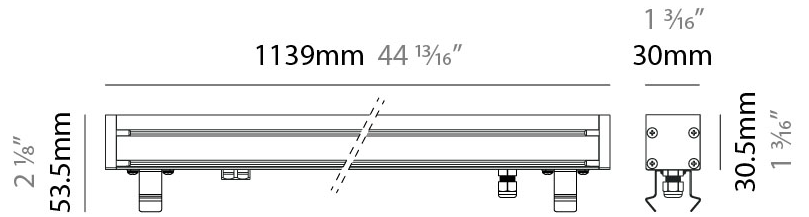

LINEARI 30 RECESSED

E12I0054- _____ - _____

base number   Color   Lens
Temperature   Options

1. To build a product code in our configurator select the specify button on the base model # product page
2. To build a manual product code on this datasheet choose from the options listed below in blue font and add the suffix to the base model #

GENERAL

Series: Lineari 30
Partner: Zaneen
Division: Exterior
Installation: Recessed
Product Type: Wall Grazer
Mounting Location: In-Ground
Light Distribution: Uplight

PHYSICAL

Shape: Rectangle
Length (mm): 1139
Length (in): 44 ¹³/₁₆
Width (mm): 30
Width (in): 1 ³/₁₆
Height (mm): 53.5
Height (in): 2 ¹/₈
Diffuser: Extra clear tempered 6mm
Fixture Finish: ANA
Fixture Material: Extruded Aluminum
Cable Details: IP68 30cm Cable with Easy Lock system

ELECTRICAL

Lamp Type: LED
Input Wattage (W): 30.5
Total Output Wattage (W): 23.88
Dimming: Non-Dimmable
Driver Included: No
Driver Location: Remote
Driver Type: Constant Voltage - Universal
Driver Class: Class 2
Input Voltage (V): 120 - 277
Output Voltage (V): 24
Upon Request: Phase Dimming (120Vac only) / 0-10V Dimming

LED

Color Temperature (°K): 2200 / 2700 / 3000 / 4000
Max. Delivered Lumen (lm): 2520 (3000K)
CRI: >90 CRI
Lamp Life (hrs): 100000

OPTICAL

Optic°: 12 / 21 / 31 / 46 / 13x36
Adjustability: Tilt ±20°

RATINGS AND CERTIFICATIONS

Certified By: Certified for North American Standards
IP rating: IP67
IK Rating: IK06