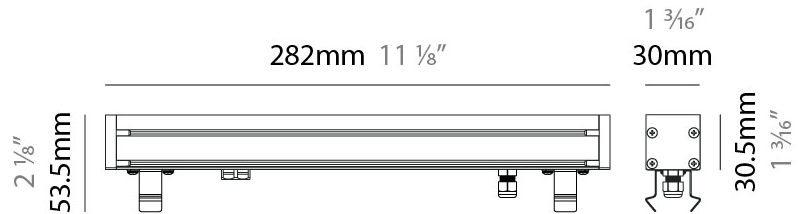

PROJECT
TYPE
SPECIFIER
QUANTITY
DATE

1. To build a product code in our configurator select the specify button on the base model # product page
2. To build a manual product code on this datasheet choose from the options listed below in blue font and add the suffix to the base model #

GENERAL

Series: LinearI 30
Partner: Zaneen
Division: Exterior
Installation: Recessed
Product Type: Wall Grazer
Mounting Location: In-Ground
Light Distribution: Uplight

PHYSICAL

Shape: Rectangle
Length (mm): 282
Length (in): 11 1/8
Width (mm): 30
Width (in): 1 3/16
Height (mm): 53.5
Height (in): 2 1/8
Weight (kg): 0.46
Weight (lbs): 1.014
Diffuser: Extra clear tempered 6mm
Fixture Finish: ANA
Fixture Material: Extruded Aluminum
Cable Details: IP68 30cm Cable with Easy Lock system

ELECTRICAL

Lamp Type: LED
Input Wattage (W): 4.18
Total Output Wattage (W): 3.27
Dimming: Non-Dimmable
Driver Included: No
Driver Location: Remote
Driver Type: Constant Voltage - Universal
Driver Class: Class 2
Input Voltage (V): 120 - 277
Output Voltage (V): 24
Upon Request: Phase Dimming (120Vac only) / 0-10V Dimming

LED

Color Temperature (*K): 2200 / 2700 / 3000 / 4000
Max. Delivered Lumen (lm): 315 (3000K)
CRI: >90 CRI
Lamp Life (hrs): 100000

OPTICAL

Optic°: 12 / 21 / 31 / 46 / 13x36
Adjustability: Tilt ±20°

RATINGS AND CERTIFICATIONS

Certified By: Certified for North American Standards
IP rating: IP67
IK Rating: IK06