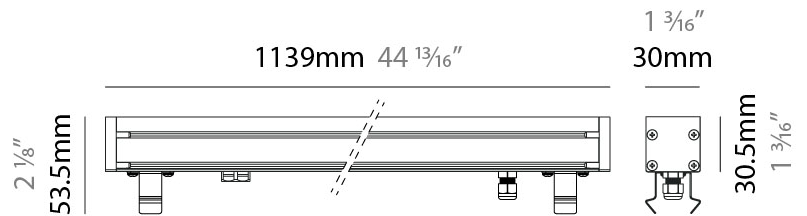

LINEARI 30 RECESSED

E12I0063-

base number   Color   Lens
Temperature   Options

1. To build a product code in our configurator select the specify button on the base model # product page
2. To build a manual product code on this datasheet choose from the options listed below in blue font and add the suffix to the base model #

GENERAL

Series: Lineari 30
Partner: Zaneen
Division: Exterior
Installation: Recessed
Product Type: Wall Grazer
Mounting Location: In-Ground
Light Distribution: Uplight

PHYSICAL

Shape: Rectangle
Length (mm): 1139
Length (in): 44 ¹³/₁₆
Width (mm): 30
Width (in): 1 ³/₁₆
Height (mm): 53.5
Height (in): 2 ¹/₈
Diffuser: Extra clear tempered 6mm
Fixture Finish: ANA
Fixture Material: Extruded Aluminum
Cable Details: IP68 30cm Cable with Easy Lock system

ELECTRICAL

Lamp Type: LED
Input Wattage (W): 33.92
Total Output Wattage (W): 26.5
Dimming: Non-Dimmable
Driver Included: No
Driver Location: Remote
Driver Type: Constant Voltage - Universal
Driver Class: Class 2
Input Voltage (V): 120 - 277
Output Voltage (V): 24
Upon Request: Phase Dimming (120Vac only) / 0-10V Dimming

LED

Color Temperature (°K): 2200 / 2700 / 3000 / 4000
Max. Delivered Lumen (lm): 2280 (3000K)
CRI: >90 CRI
Lamp Life (hrs): 100000

OPTICAL

Optic°: 12 / 21 / 31 / 46 / 13x36
Adjustability: Tilt ±20°

RATINGS AND CERTIFICATIONS

Certified By: Certified for North American Standards
IP rating: IP67
IK Rating: IK06