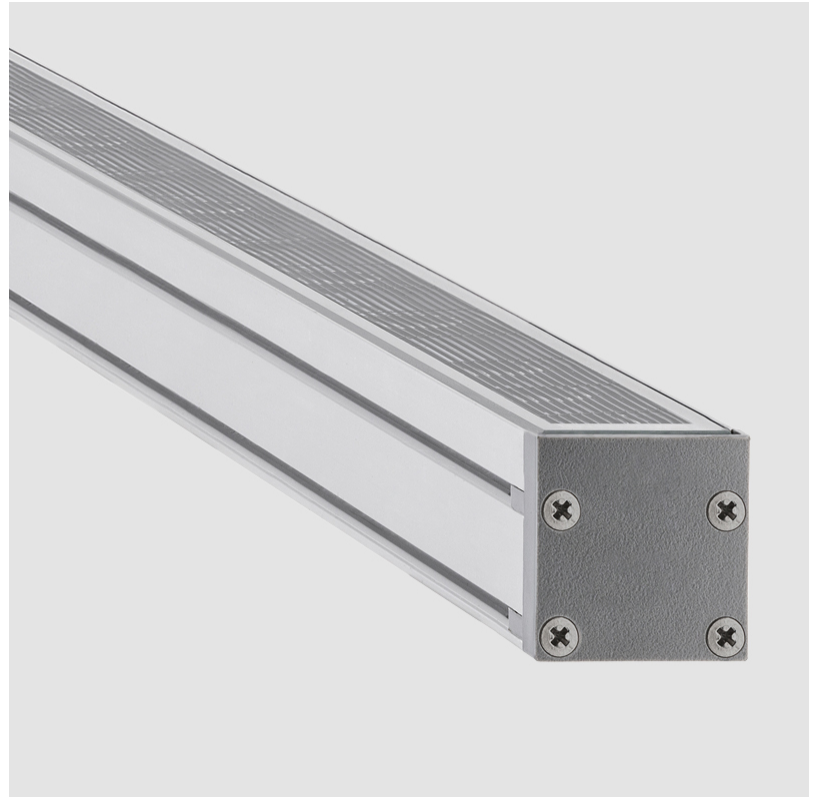

LINEARI 30 RECESSED

E12I0063-

base number   Color   Lens
Temperature   Options

1. To build a product code in our configurator select the specify button on the base model # product page
2. To build a manual product code on this datasheet choose from the options listed below in blue font and add the suffix to the base model #

GENERAL

Series: Lineari 30
Partner: Zaneen
Division: Exterior
Installation: Recessed
Product Type: Wall Grazer
Mounting Location: In-Ground
Light Distribution: Uplight

PHYSICAL

Shape: Rectangle
Length (mm): 1139
Length (in): 44 ¹³/₁₆
Width (mm): 30
Width (in): 1 ³/₁₆
Height (mm): 53.5
Height (in): 2 ¹/₈
Diffuser: Extra clear tempered 6mm
Fixture Finish: ANA
Fixture Material: Extruded Aluminum
Cable Details: IP68 30cm Cable with Easy Lock system

ELECTRICAL

Lamp Type: LED
Input Wattage (W): 33.92
Total Output Wattage (W): 26.5
Dimming: Non-Dimmable
Driver Included: No
Driver Location: Remote
Driver Type: Constant Voltage - Universal
Driver Class: Class 2
Input Voltage (V): 120 - 277
Output Voltage (V): 24
Upon Request: Phase Dimming (120Vac only) / 0-10V Dimming

LED

Color Temperature (°K): 2200 / 2700 / 3000 / 4000
Max. Delivered Lumen (lm): 2280 (3000K)
CRI: >90 CRI
Lamp Life (hrs): 100000

OPTICAL

Optic°: 12 / 21 / 31 / 46 / 13x36
Adjustability: Tilt ±20°

RATINGS AND CERTIFICATIONS

Certified By: Certified for North American Standards
IP rating: IP67
IK Rating: IK06