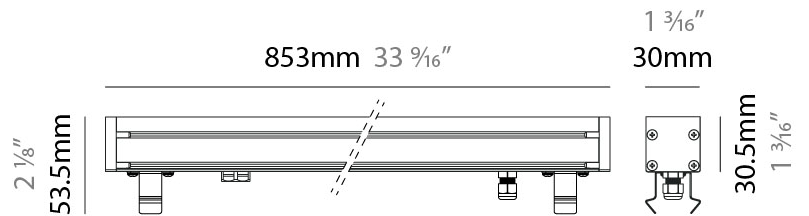

E12I0060- -

base number   Color   Lens
Temperature   Options

PROJECT
TYPE
SPECIFIER
QUANTITY
DATE

1. To build a product code in our configurator select the specify button on the base model # product page
2. To build a manual product code on this datasheet choose from the options listed below in blue font and add the suffix to the base model #

GENERAL

Series: LinearI 30
Partner: Zaneen
Division: Exterior
Installation: Recessed
Product Type: Wall Grazer
Mounting Location: In-Ground
Light Distribution: Uplight

PHYSICAL

Shape: Rectangle
Length (mm): 853
Length (in): 33 ⁹/₁₆
Width (mm): 30
Width (in): 1 ³/₁₆
Height (mm): 53.5
Height (in): 2 ¹/₈
Diffuser: Extra clear tempered 6mm
Fixture Finish: ANA
Fixture Material: Extruded Aluminum
Cable Details: IP68 30cm Cable with Easy Lock system

ELECTRICAL

Lamp Type: LED
Input Wattage (W): 12.53
Total Output Wattage (W): 9.79
Dimming: Non-Dimmable
Driver Included: No
Driver Location: Remote
Driver Type: Constant Voltage - Universal
Driver Class: Class 2
Input Voltage (V): 120 - 277
Output Voltage (V): 24
Upon Request: Phase Dimming (120Vac only) / 0-10V Dimming

LED

Color Temperature (°K): 2200 / 2700 / 3000 / 4000
Max. Delivered Lumen (lm): 945 (3000K)
CRI: >90 CRI
Lamp Life (hrs): 100000

OPTICAL

Optic°: 12 / 21 / 31 / 46 / 13x36
Adjustability: Tilt ±20°

RATINGS AND CERTIFICATIONS

Certified By: Certified for North American Standards
IP rating: IP67
IK Rating: IK06