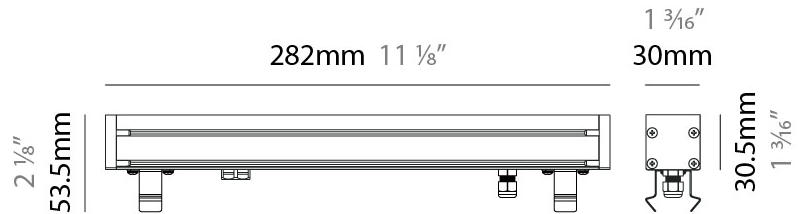

E12I0057- _____ - _____

base number   Color   Lens
Temperature   Options

1. To build a product code in our configurator select the specify button on the base model # product page
2. To build a manual product code on this datasheet choose from the options listed below in blue font and add the suffix to the base model #

GENERAL

Series: LinearI 30
Partner: Zaneen
Division: Exterior
Installation: Recessed
Product Type: Wall Grazer
Mounting Location: In-Ground
Light Distribution: Uplight

PHYSICAL

Shape: Rectangle
Length (mm): 282
Length (in): 11 1/8
Width (mm): 30
Width (in): 1 3/16
Height (mm): 53.5
Height (in): 2 1/8
Weight (kg): 0.46
Weight (lbs): 1.014
Diffuser: Extra clear tempered 6mm
Fixture Finish: ANA
Fixture Material: Extruded Aluminum
Cable Details: IP68 30cm Cable with Easy Lock system

ELECTRICAL

Lamp Type: LED
Input Wattage (W): 8.48
Total Output Wattage (W): 6.63
Dimming: Non-Dimmable
Driver Included: No
Driver Location: Remote
Driver Type: Constant Voltage - Universal
Driver Class: Class 2
Input Voltage (V): 120 - 277
Output Voltage (V): 24
Upon Request: Phase Dimming (120Vac only) / 0-10V Dimming

LED

Color Temperature (*K): 2200 / 2700 / 3000 / 4000
Max. Delivered Lumen (lm): 570 (3000K)
CRI: >90 CRI
Lamp Life (hrs): 100000

OPTICAL

Optic°: 12 / 21 / 31 / 46 / 13x36
Adjustability: Tilt ±20°

RATINGS AND CERTIFICATIONS

Certified By: Certified for North American Standards
IP rating: IP67
IK Rating: IK06