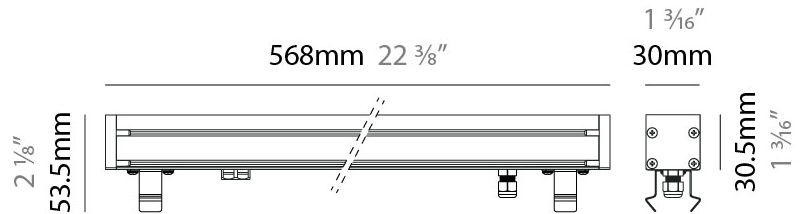

E12I0051- _____ - _____
base number   Color   Lens
                         Temperature   Options

1. To build a product code in our configurator select the specify button on the base model # product page
2. To build a manual product code on this datasheet choose from the options listed below in blue font and add the suffix to the base model #

GENERAL

Series: LinearI 30
Partner: Zaneen
Division: Exterior
Installation: Recessed
Product Type: Wall Grazer
Mounting Location: In-Ground
Light Distribution: Uplight

PHYSICAL

Shape: Rectangle
Length (mm): 568
Length (in): 22 ³/₈"
Width (mm): 30
Width (in): 1 ³/₁₆"
Height (mm): 53.5
Height (in): 2 ¹/₈"
Weight (kg): 0.46
Weight (lbs): 1.014
Diffuser: Extra clear tempered 6mm
Fixture Finish: ANA
Fixture Material: Extruded Aluminum
Cable Details: IP68 30cm Cable with Easy Lock system

ELECTRICAL

Lamp Type: LED
Input Wattage (W): 32
Total Output Wattage (W): 25
Dimming: Non-Dimmable
Driver Included: No
Driver Location: Remote
Driver Type: Constant Voltage - Universal
Driver Class: Class 2
Input Voltage (V): 120 - 277
Output Voltage (V): 24
Upon Request: Phase Dimming (120Vac only) / 0-10V Dimming

LED

Color Temperature (*K): 2200 / 2700 / 3000 / 4000
Max. Delivered Lumen (lm): 2280 (3000K)
CRI: >90 CRI
Lamp Life (hrs): 100000

OPTICAL

Optic°: 12 / 21 / 31 / 46 / 13x36
Adjustability: Tilt ±20°

RATINGS AND CERTIFICATIONS

Certified By: Certified for North American Standards
IP rating: IP67
IK Rating: IK06