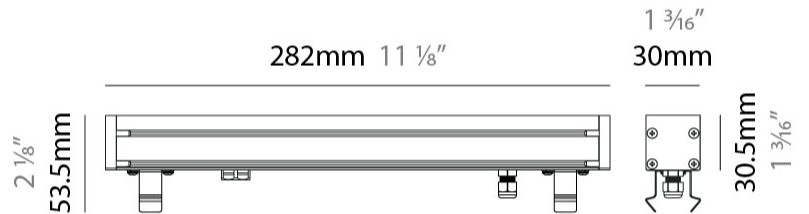

E12I0048- - _____

base number   Color   Lens
Temperature   Options

1. To build a product code in our configurator select the specify button on the base model # product page
2. To build a manual product code on this datasheet choose from the options listed below in blue font and add the suffix to the base model #

GENERAL

Series: LinearI 30
Partner: Zaneen
Division: Exterior
Installation: Recessed
Product Type: Wall Grazer
Mounting Location: In-Ground
Light Distribution: Uplight

PHYSICAL

Shape: Rectangle
Length (mm): 282
Length (in): 11 1/8
Width (mm): 30
Width (in): 1 3/16
Height (mm): 53.5
Height (in): 2 1/8
Weight (kg): 0.46
Weight (lbs): 1.014
Diffuser: Extra clear tempered 6mm
Fixture Finish: ANA
Fixture Material: Extruded Aluminum
Cable Details: IP68 30cm Cable with Easy Lock system

ELECTRICAL

Lamp Type: LED
Input Wattage (W): 7.6
Total Output Wattage (W): 6
Dimming: Non-Dimmable
Driver Included: Yes
Driver Location: Integrated
Driver Type: Constant Voltage - Universal
Driver Class: Class 2
Input Voltage (V): 120 - 277
Output Voltage (V): 24
Upon Request: Phase Dimming (120Vac only) / 0-10V Dimming

LED

Color Temperature (*K): 2200 / 2700 / 3000 / 4000
Max. Delivered Lumen (lm): 640 (3000K)
CRI: >90 CRI
Lamp Life (hrs): 100000

OPTICAL

Optic*: 12 / 21 / 31 / 46 / 13x36
Adjustability: Tilt ±20°

RATINGS AND CERTIFICATIONS

Certified By: Certified for North American Standards
IP rating: IP67
IK Rating: IK06