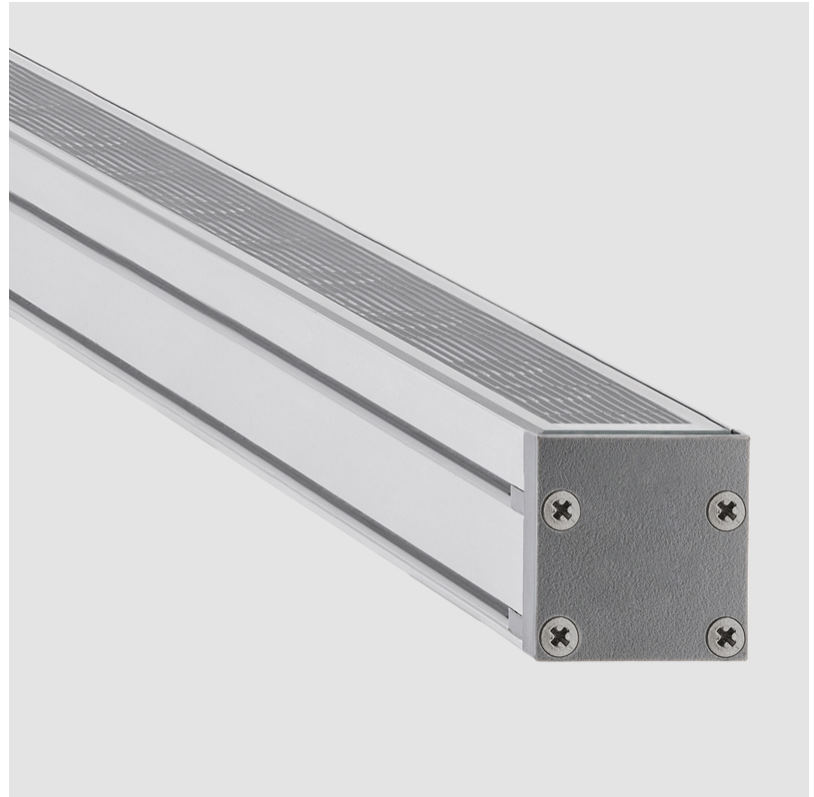

E12I0060- -

base number   Color   Lens
Temperature   Options

PROJECT
TYPE
SPECIFIER
QUANTITY
DATE

1. To build a product code in our configurator select the specify button on the base model # product page
2. To build a manual product code on this datasheet choose from the options listed below in blue font and add the suffix to the base model #

GENERAL

Series: LinearI 30
Partner: Zaneen
Division: Exterior
Installation: Recessed
Product Type: Wall Grazer
Mounting Location: In-Ground
Light Distribution: Uplight

PHYSICAL

Shape: Rectangle
Length (mm): 853
Length (in): 33 ⁹/₁₆
Width (mm): 30
Width (in): 1 ³/₁₆
Height (mm): 53.5
Height (in): 2 ¹/₈
Diffuser: Extra clear tempered 6mm
Fixture Finish: ANA
Fixture Material: Extruded Aluminum
Cable Details: IP68 30cm Cable with Easy Lock system

ELECTRICAL

Lamp Type: LED
Input Wattage (W): 12.53
Total Output Wattage (W): 9.79
Dimming: Non-Dimmable
Driver Included: No
Driver Location: Remote
Driver Type: Constant Voltage - Universal
Driver Class: Class 2
Input Voltage (V): 120 - 277
Output Voltage (V): 24
Upon Request: Phase Dimming (120Vac only) / 0-10V Dimming

LED

Color Temperature (°K): 2200 / 2700 / 3000 / 4000
Max. Delivered Lumen (lm): 945 (3000K)
CRI: >90 CRI
Lamp Life (hrs): 100000

OPTICAL

Optic°: 12 / 21 / 31 / 46 / 13x36
Adjustability: Tilt ±20°

RATINGS AND CERTIFICATIONS

Certified By: Certified for North American Standards
IP rating: IP67
IK Rating: IK06