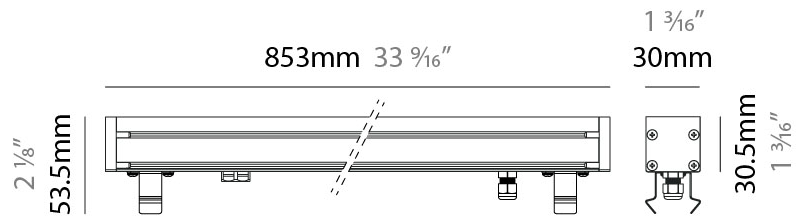

LINEARI 30 RECESSED

E12I0061- - _____

base number   Color   Lens
Temperature   Options

1. To build a product code in our configurator select the specify button on the base model # product page
2. To build a manual product code on this datasheet choose from the options listed below in blue font and add the suffix to the base model #

GENERAL

Series: LinearI 30
Partner: Zaneen
Division: Exterior
Installation: Recessed
Product Type: Wall Grazer
Mounting Location: In-Ground
Light Distribution: Uplight

PHYSICAL

Shape: Rectangle
Length (mm): 853
Length (in): 33 ⁹/₁₆
Width (mm): 30
Width (in): 1 ³/₁₆
Height (mm): 53.5
Height (in): 2 ¹/₈
Diffuser: Extra clear tempered 6mm
Fixture Finish: ANA
Fixture Material: Extruded Aluminum
Cable Details: IP68 30cm Cable with Easy Lock system

ELECTRICAL

Lamp Type: LED
Input Wattage (W): 25.43
Total Output Wattage (W): 19.87
Dimming: Non-Dimmable
Driver Included: No
Driver Location: Remote
Driver Type: Constant Voltage - Universal
Driver Class: Class 2
Input Voltage (V): 120 - 277
Output Voltage (V): 24
Upon Request: Phase Dimming (120Vac only) / 0-10V Dimming

LED

Color Temperature (°K): 2200 / 2700 / 3000 / 4000
Max. Delivered Lumen (lm): 1170 (3000K)
CRI: >90 CRI
Lamp Life (hrs): 100000

OPTICAL

Optic°: 12 / 21 / 31 / 46 / 13x36
Adjustability: Tilt ±20°

RATINGS AND CERTIFICATIONS

Certified By: Certified for North American Standards
IP rating: IP67
IK Rating: IK06