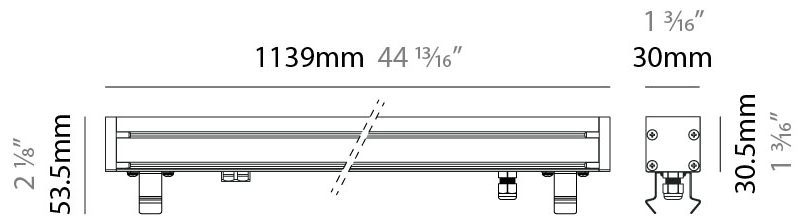

LINEARI 30 RECESSED

E12I0055-

base number   Color   Lens
Temperature   Options

1. To build a product code in our configurator select the specify button on the base model # product page
2. To build a manual product code on this datasheet choose from the options listed below in blue font and add the suffix to the base model #

GENERAL

Series: LinearI 30
Partner: Zaneen
Division: Exterior
Installation: Recessed
Product Type: Wall Grazer
Mounting Location: In-Ground
Light Distribution: Uplight

PHYSICAL

Shape: Rectangle
Length (mm): 1139
Length (in): 44 ¹³/₁₆
Width (mm): 30
Width (in): 1 ³/₁₆
Height (mm): 53.5
Height (in): 2 ¹/₈
Diffuser: Extra clear tempered 6mm
Fixture Finish: ANA
Fixture Material: Extruded Aluminum
Cable Details: IP68 30cm Cable with Easy Lock system

ELECTRICAL

Lamp Type: LED
Input Wattage (W): 64
Total Output Wattage (W): 50
Dimming: Non-Dimmable
Driver Included: No
Driver Location: Remote
Driver Type: Constant Voltage - Universal
Driver Class: Class 2
Input Voltage (V): 120 - 277
Output Voltage (V): 24
Upon Request: Phase Dimming (120Vac only) / 0-10V Dimming

LED

Color Temperature (°K): 2200 / 2700 / 3000 / 4000
Max. Delivered Lumen (lm): 4560 (3000K)
CRI: >90 CRI
Lamp Life (hrs): 100000

OPTICAL

Optic°: 12 / 21 / 31 / 46 / 13x36
Adjustability: Tilt ±20°

RATINGS AND CERTIFICATIONS

Certified By: Certified for North American Standards
IP rating: IP67
IK Rating: IK06