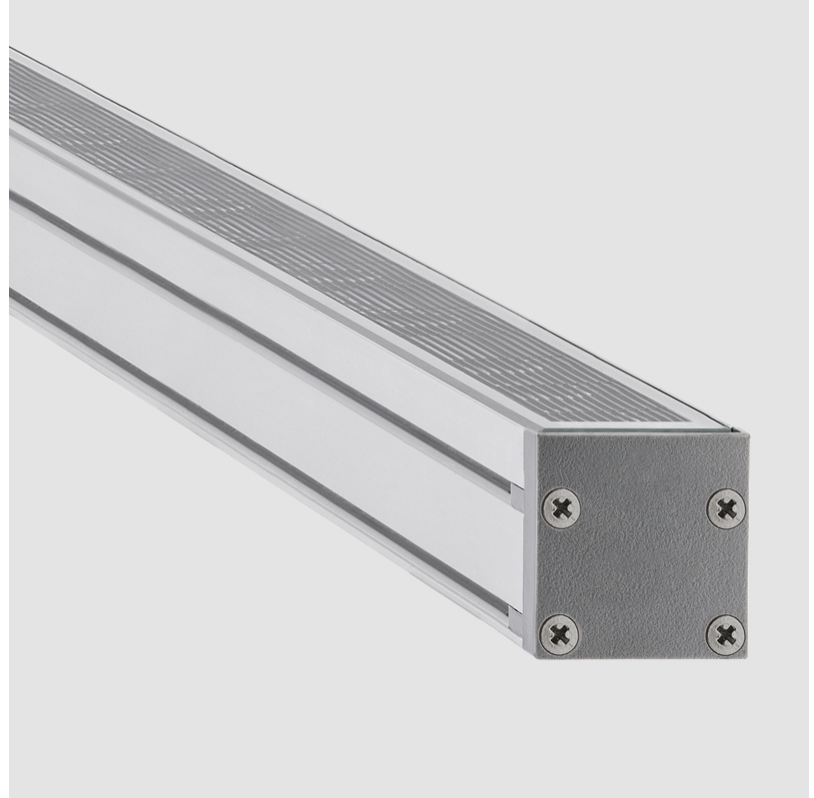

LINEARI 30 RECESSED

E12I0054- _____ - _____

base number   Color   Lens
Temperature   Options

1. To build a product code in our configurator select the specify button on the base model # product page
2. To build a manual product code on this datasheet choose from the options listed below in blue font and add the suffix to the base model #

GENERAL

Series: Lineari 30
Partner: Zaneen
Division: Exterior
Installation: Recessed
Product Type: Wall Grazer
Mounting Location: In-Ground
Light Distribution: Uplight

PHYSICAL

Shape: Rectangle
Length (mm): 1139
Length (in): 44 ¹³/₁₆
Width (mm): 30
Width (in): 1 ³/₁₆
Height (mm): 53.5
Height (in): 2 ¹/₈
Diffuser: Extra clear tempered 6mm
Fixture Finish: ANA
Fixture Material: Extruded Aluminum
Cable Details: IP68 30cm Cable with Easy Lock system

ELECTRICAL

Lamp Type: LED
Input Wattage (W): 30.5
Total Output Wattage (W): 23.88
Dimming: Non-Dimmable
Driver Included: No
Driver Location: Remote
Driver Type: Constant Voltage - Universal
Driver Class: Class 2
Input Voltage (V): 120 - 277
Output Voltage (V): 24
Upon Request: Phase Dimming (120Vac only) / 0-10V Dimming

LED

Color Temperature (°K): 2200 / 2700 / 3000 / 4000
Max. Delivered Lumen (lm): 2520 (3000K)
CRI: >90 CRI
Lamp Life (hrs): 100000

OPTICAL

Optic°: 12 / 21 / 31 / 46 / 13x36
Adjustability: Tilt ±20°

RATINGS AND CERTIFICATIONS

Certified By: Certified for North American Standards
IP rating: IP67
IK Rating: IK06