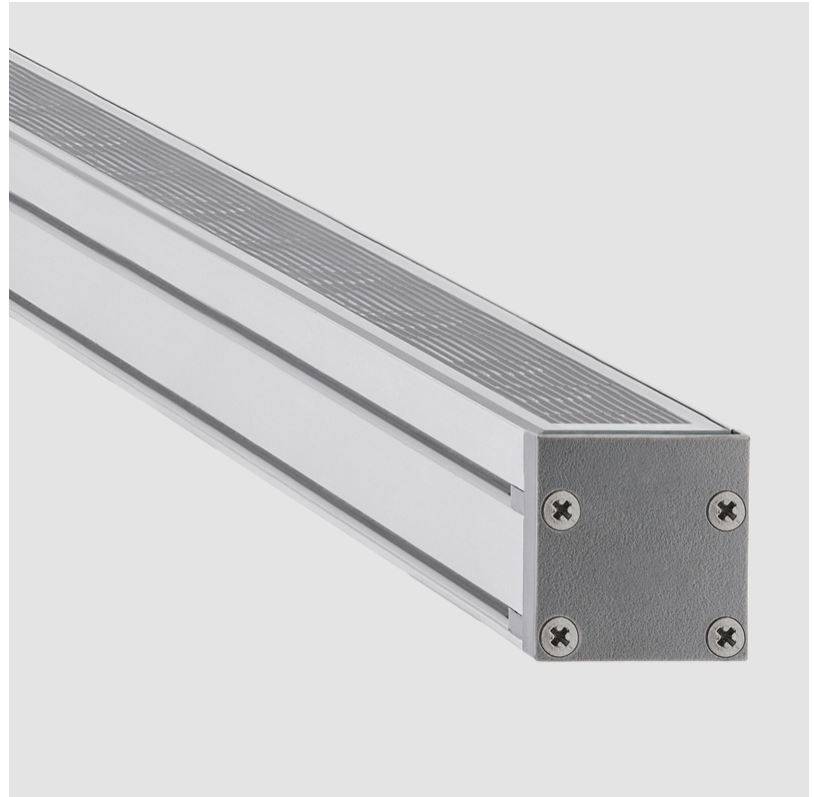

E12I0058- _____ - _____

base number   Color   Lens
Temperature   Options

1. To build a product code in our configurator select the specify button on the base model # product page
2. To build a manual product code on this datasheet choose from the options listed below in blue font and add the suffix to the base model #

GENERAL

Series: LinearI 30
Partner: Zaneen
Division: Exterior
Installation: Recessed
Product Type: Wall Grazer
Mounting Location: In-Ground
Light Distribution: Uplight

PHYSICAL

Shape: Rectangle
Length (mm): 568
Length (in): 22 ³/₈"
Width (mm): 30
Width (in): 1 ³/₁₆"
Height (mm): 53.5
Height (in): 2 ¹/₈"
Weight (kg): 0.46
Weight (lbs): 1.014
Diffuser: Extra clear tempered 6mm
Fixture Finish: ANA
Fixture Material: Extruded Aluminum
Cable Details: IP68 30cm Cable with Easy Lock system

ELECTRICAL

Lamp Type: LED
Input Wattage (W): 8.48
Total Output Wattage (W): 6.63
Dimming: Non-Dimmable
Driver Included: No
Driver Location: Remote
Driver Type: Constant Voltage - Universal
Driver Class: Class 2
Input Voltage (V): 120 - 277
Output Voltage (V): 24
Upon Request: Phase Dimming (120Vac only) / 0-10V Dimming

LED

Color Temperature (*K): 2200 / 2700 / 3000 / 4000
Max. Delivered Lumen (lm): 630 (3000K)
CRI: >90 CRI
Lamp Life (hrs): 100000

OPTICAL

Optic°: 12 / 21 / 31 / 46 / 13x36
Adjustability: Tilt ±20°

RATINGS AND CERTIFICATIONS

Certified By: Certified for North American Standards
IP rating: IP67
IK Rating: IK06