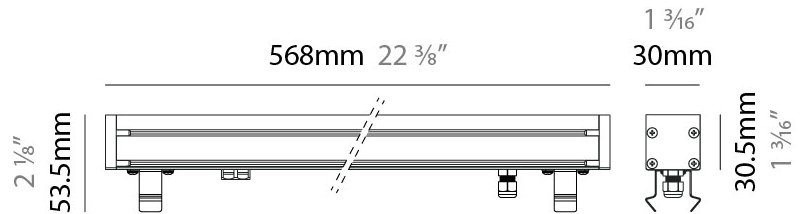

E12I0059- _____ - _____

base number   Color   Lens
Temperature   Options

1. To build a product code in our configurator select the specify button on the base model # product page
2. To build a manual product code on this datasheet choose from the options listed below in blue font and add the suffix to the base model #

GENERAL

Series: LinearI 30
Partner: Zaneen
Division: Exterior
Installation: Recessed
Product Type: Wall Grazer
Mounting Location: In-Ground
Light Distribution: Uplight

PHYSICAL

Shape: Rectangle
Length (mm): 568
Length (in): 22 ³/₈"
Width (mm): 30
Width (in): 1 ³/₁₆"
Height (mm): 53.5
Height (in): 2 ¹/₈"
Weight (kg): 0.46
Weight (lbs): 1.014
Diffuser: Extra clear tempered 6mm
Fixture Finish: ANA
Fixture Material: Extruded Aluminum
Cable Details: IP68 30cm Cable with Easy Lock system

ELECTRICAL

Lamp Type: LED
Input Wattage (W): 16.95
Total Output Wattage (W): 13.24
Dimming: Non-Dimmable
Driver Included: No
Driver Location: Remote
Driver Type: Constant Voltage - Universal
Driver Class: Class 2
Input Voltage (V): 120 - 277
Output Voltage (V): 24
Upon Request: Phase Dimming (120Vac only) / 0-10V Dimming

LED

Color Temperature (*K): 2200 / 2700 / 3000 / 4000
Max. Delivered Lumen (lm): 1140 (3000K)
CRI: >90 CRI
Lamp Life (hrs): 100000

OPTICAL

Optic°: 12 / 21 / 31 / 46 / 13x36
Adjustability: Tilt ±20°

RATINGS AND CERTIFICATIONS

Certified By: Certified for North American Standards
IP rating: IP67
IK Rating: IK06