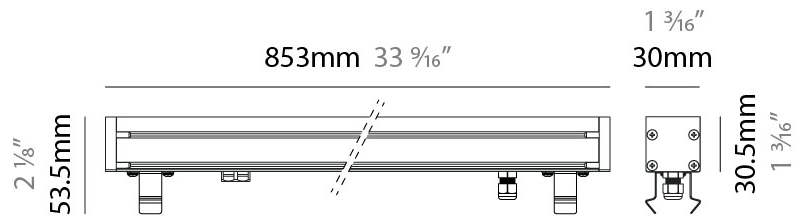

LINEARI 30 RECESSED

E12I0052- -

base number   Color   Lens
Temperature   Options

1. To build a product code in our configurator select the specify button on the base model # product page
2. To build a manual product code on this datasheet choose from the options listed below in blue font and add the suffix to the base model #

GENERAL

Series: LinearI 30
Partner: Zaneen
Division: Exterior
Installation: Recessed
Product Type: Wall Grazer
Mounting Location: In-Ground
Light Distribution: Uplight

PHYSICAL

Shape: Rectangle
Length (mm): 853
Length (in): 33 ⁹/₁₆
Width (mm): 30
Width (in): 1 ³/₁₆
Height (mm): 53.5
Height (in): 2 ¹/₈
Diffuser: Extra clear tempered 6mm
Fixture Finish: ANA
Fixture Material: Extruded Aluminum
Cable Details: IP68 30cm Cable with Easy Lock system

ELECTRICAL

Lamp Type: LED
Input Wattage (W): 22.92
Total Output Wattage (W): 17.91
Dimming: Non-Dimmable
Driver Included: No
Driver Location: Remote
Driver Type: Constant Voltage - Universal
Driver Class: Class 2
Input Voltage (V): 120 - 277
Output Voltage (V): 24
Upon Request: Phase Dimming (120Vac only) / 0-10V Dimming

LED

Color Temperature (°K): 2200 / 2700 / 3000 / 4000
Max. Delivered Lumen (lm): 1890 (3000K)
CRI: >90 CRI
Lamp Life (hrs): 100000

OPTICAL

Optic°: 12 / 21 / 31 / 46 / 13x36
Adjustability: Tilt ±20°

RATINGS AND CERTIFICATIONS

Certified By: Certified for North American Standards
IP rating: IP67
IK Rating: IK06