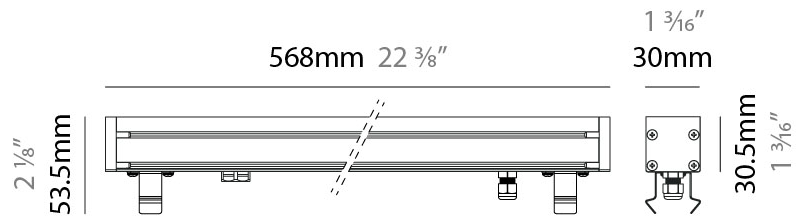

E12I0058- _____ - _____

base number   Color   Lens
Temperature   Options

1. To build a product code in our configurator select the specify button on the base model # product page
2. To build a manual product code on this datasheet choose from the options listed below in blue font and add the suffix to the base model #

GENERAL

Series: LinearI 30
Partner: Zaneen
Division: Exterior
Installation: Recessed
Product Type: Wall Grazer
Mounting Location: In-Ground
Light Distribution: Uplight

PHYSICAL

Shape: Rectangle
Length (mm): 568
Length (in): 22 ³/₈"
Width (mm): 30
Width (in): 1 ³/₁₆"
Height (mm): 53.5
Height (in): 2 ¹/₈"
Weight (kg): 0.46
Weight (lbs): 1.014
Diffuser: Extra clear tempered 6mm
Fixture Finish: ANA
Fixture Material: Extruded Aluminum
Cable Details: IP68 30cm Cable with Easy Lock system

ELECTRICAL

Lamp Type: LED
Input Wattage (W): 8.48
Total Output Wattage (W): 6.63
Dimming: Non-Dimmable
Driver Included: No
Driver Location: Remote
Driver Type: Constant Voltage - Universal
Driver Class: Class 2
Input Voltage (V): 120 - 277
Output Voltage (V): 24
Upon Request: Phase Dimming (120Vac only) / 0-10V Dimming

LED

Color Temperature (*K): 2200 / 2700 / 3000 / 4000
Max. Delivered Lumen (lm): 630 (3000K)
CRI: >90 CRI
Lamp Life (hrs): 100000

OPTICAL

Optic°: 12 / 21 / 31 / 46 / 13x36
Adjustability: Tilt ±20°

RATINGS AND CERTIFICATIONS

Certified By: Certified for North American Standards
IP rating: IP67
IK Rating: IK06