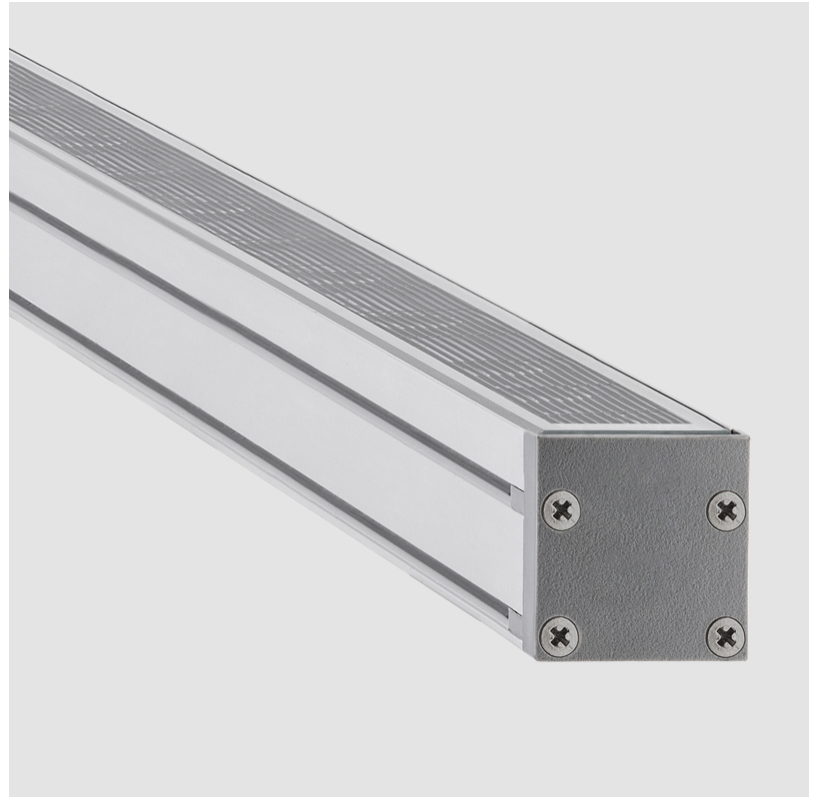

LINEARI 30 RECESSED

E12I0055-

base number   Color   Lens
Temperature   Options

1. To build a product code in our configurator select the specify button on the base model # product page
2. To build a manual product code on this datasheet choose from the options listed below in blue font and add the suffix to the base model #

GENERAL

Series: LinearI 30
Partner: Zaneen
Division: Exterior
Installation: Recessed
Product Type: Wall Grazer
Mounting Location: In-Ground
Light Distribution: Uplight

PHYSICAL

Shape: Rectangle
Length (mm): 1139
Length (in): 44 ¹³/₁₆
Width (mm): 30
Width (in): 1 ³/₁₆
Height (mm): 53.5
Height (in): 2 ¹/₈
Diffuser: Extra clear tempered 6mm
Fixture Finish: ANA
Fixture Material: Extruded Aluminum
Cable Details: IP68 30cm Cable with Easy Lock system

ELECTRICAL

Lamp Type: LED
Input Wattage (W): 64
Total Output Wattage (W): 50
Dimming: Non-Dimmable
Driver Included: No
Driver Location: Remote
Driver Type: Constant Voltage - Universal
Driver Class: Class 2
Input Voltage (V): 120 - 277
Output Voltage (V): 24
Upon Request: Phase Dimming (120Vac only) / 0-10V Dimming

LED

Color Temperature (°K): 2200 / 2700 / 3000 / 4000
Max. Delivered Lumen (lm): 4560 (3000K)
CRI: >90 CRI
Lamp Life (hrs): 100000

OPTICAL

Optic°: 12 / 21 / 31 / 46 / 13x36
Adjustability: Tilt ±20°

RATINGS AND CERTIFICATIONS

Certified By: Certified for North American Standards
IP rating: IP67
IK Rating: IK06